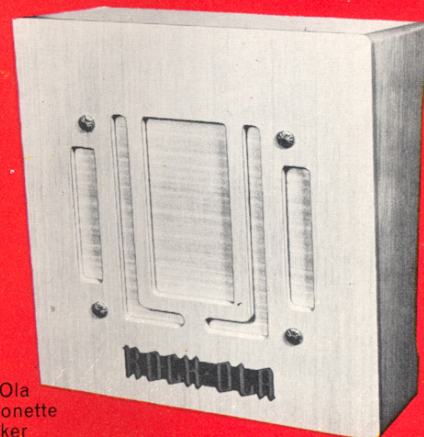

Rock-Ola
Super-Tonette
Speaker