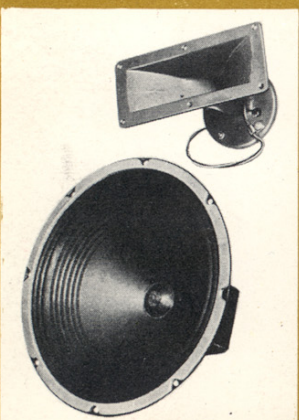

Tru-Tone Hi-Fidelity Component Speakers . . .

The New 15" speaker, largest in any coin-operated phonograph, is acoustically matched with the heavy-cast, rectangular horn loaded compression drive unit to carry the true and complete range of tones from the ROCK-OLA Hi-Fidelity Amplifier to give you, not just ordinary Hi-Fidelity Music—but ROCK-OLA Hi-Fidelity Music.