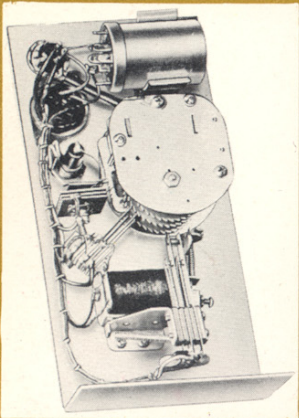

ROCK-OLA phonographs are built to give more years of trouble-free operation—to assure you of maximum earnings and satisfaction.

Tru-Tone Hi-Fidelity Amplifier . . .

Wonderful, New Hi-Fidelity Music to thrill the most discriminating enthusiast — Wide range bass and treble adjustments to give just the emphasis desired. The greatest of Hi-Fidelity amplifiers and the most economical to operate—still only 5 tubes.

Hi-Speed Selector Panel . . .

Fast, Functional, Fool Proof—Displays 40 selections on standard, easy to read title strips in a single row—No Blurring. A light touch of the glowing red program selection button and "Presto"—40 new titles appear to choose from—No Lost Time. To Play, simply push button directly under the song title selected—No Combination of Numerals And Letters To Remember—No Risk of Confusion And "Wrong Numbers".