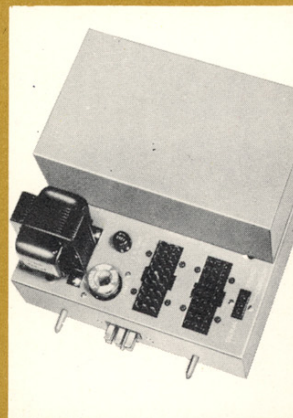

Built-In Receiver . . .

The "Mechanical Brain" operates the phonograph when activated by the impulses created when the selection buttons on the wall box are pressed.

New — simplified — Test-Proven. Simple 3-wire hook up to wall boxes. Export Models do not come with receiver built in.