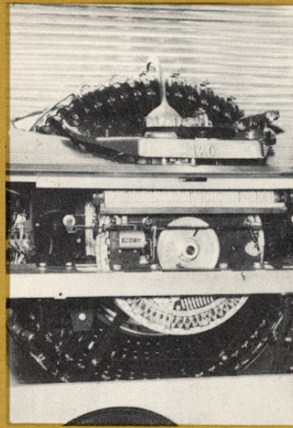

ROCK-OLA

HI-FIDELITY MUSIC

Exclusive Features

Revolving Record Drum . . .

The world famous ROCK-OLA Trouble-Free mechanism, easily recognized by the familiar vertical Revolving Record Drum, features precision movement equal to the finest Swiss watch yet is as rugged and durable as a "Bulldozer".

ROCK-OLA phonographs are built to give more years of trouble-free operation—to assure you of maximum earnings and satisfaction.