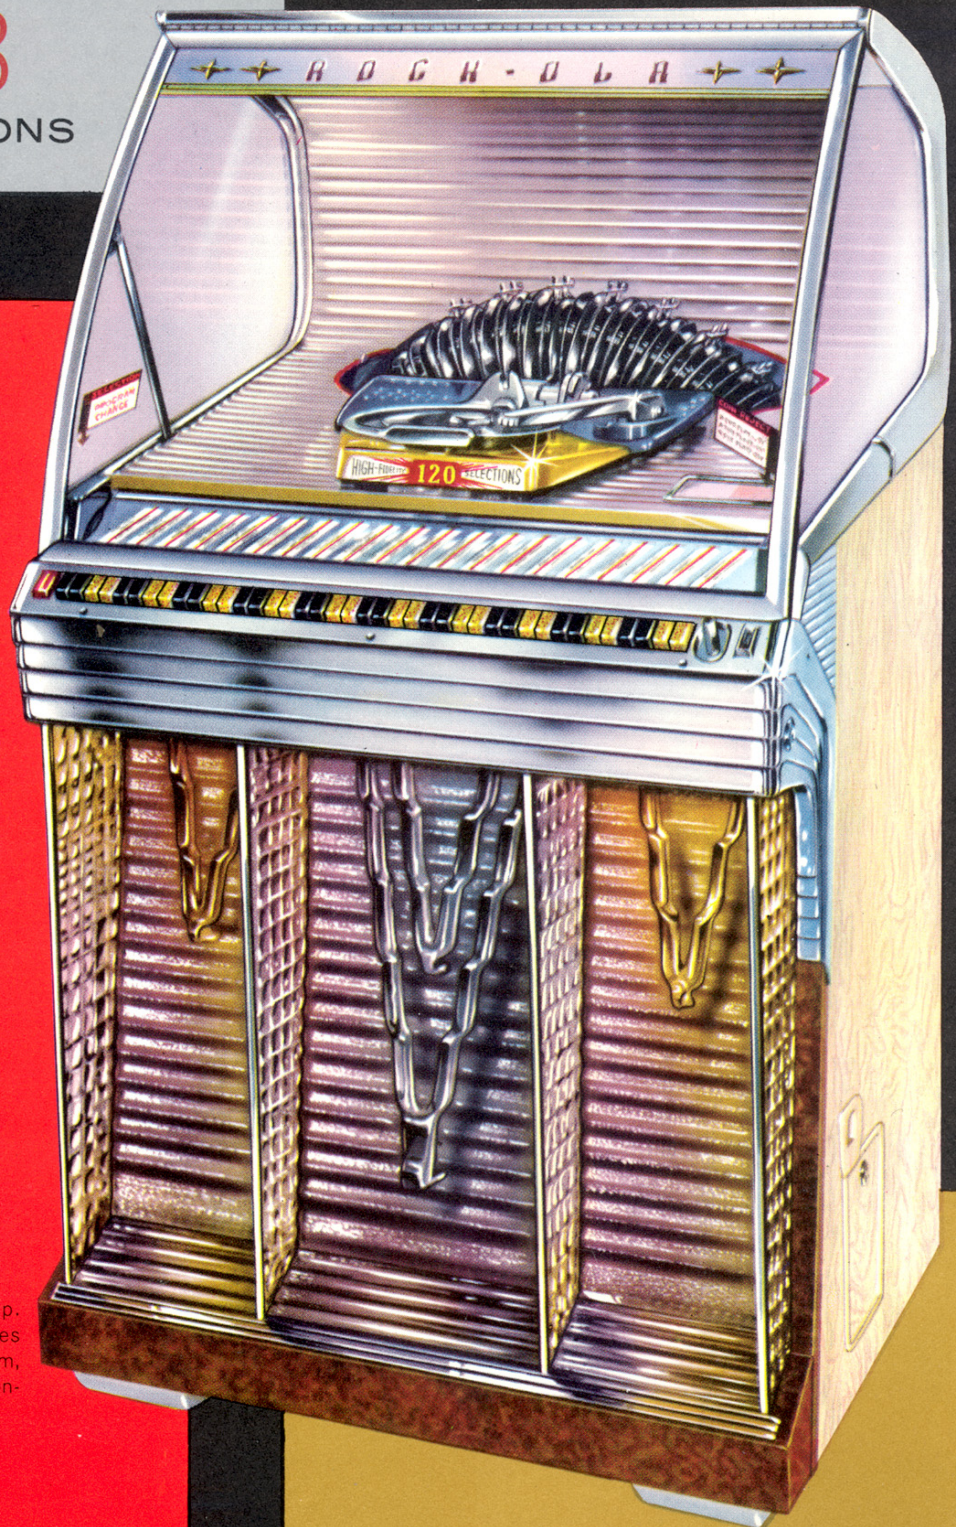

ROCK-OLA

HI-FIDELITY MUSIC

Model **1448**
120 SELECTIONS

SPECIFICATIONS

Width: 30½ inches
Depth: 27 inches
Height: 55¾ inches

Crated for Export:

Width: 34 inches
Depth: 31 inches
Height: 59 inches

Weight:

Uncrated: 335 lbs.
Crated: 385 lbs.
Crated for
Export: 395 lbs.

Cabinet Finish:

Blond toned Honduras
Mahogany trimmed in
French Burr Walnut

Coin Equipment:

Single entry for
5¢, 10¢ and 25¢
(easily converted
to 10¢ play
or any play)

Record Changer:

120 Selections, 7"
Records, 45 r.p.m.

Tube Complement:

(2) 6SN7 (2) 6L6
(1) 5U4G

*Rock-Ola Manufacturing Corp.
reserves the right to make changes
without notice in specifications, trim,
colors, materials, models and to discon-
tinue models.

For Your Greater Earnings and Satisfaction—
CHOOSE ROCK-OLA