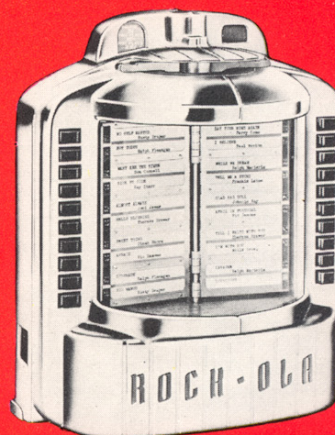

Rock-Ola
Wall Box

UNIVERSAL BAR BRACKET

All steel construction.
Durable hammerloid finish.
Special patented mounting plate.
Height 13 inches.
Depth 8 inches.